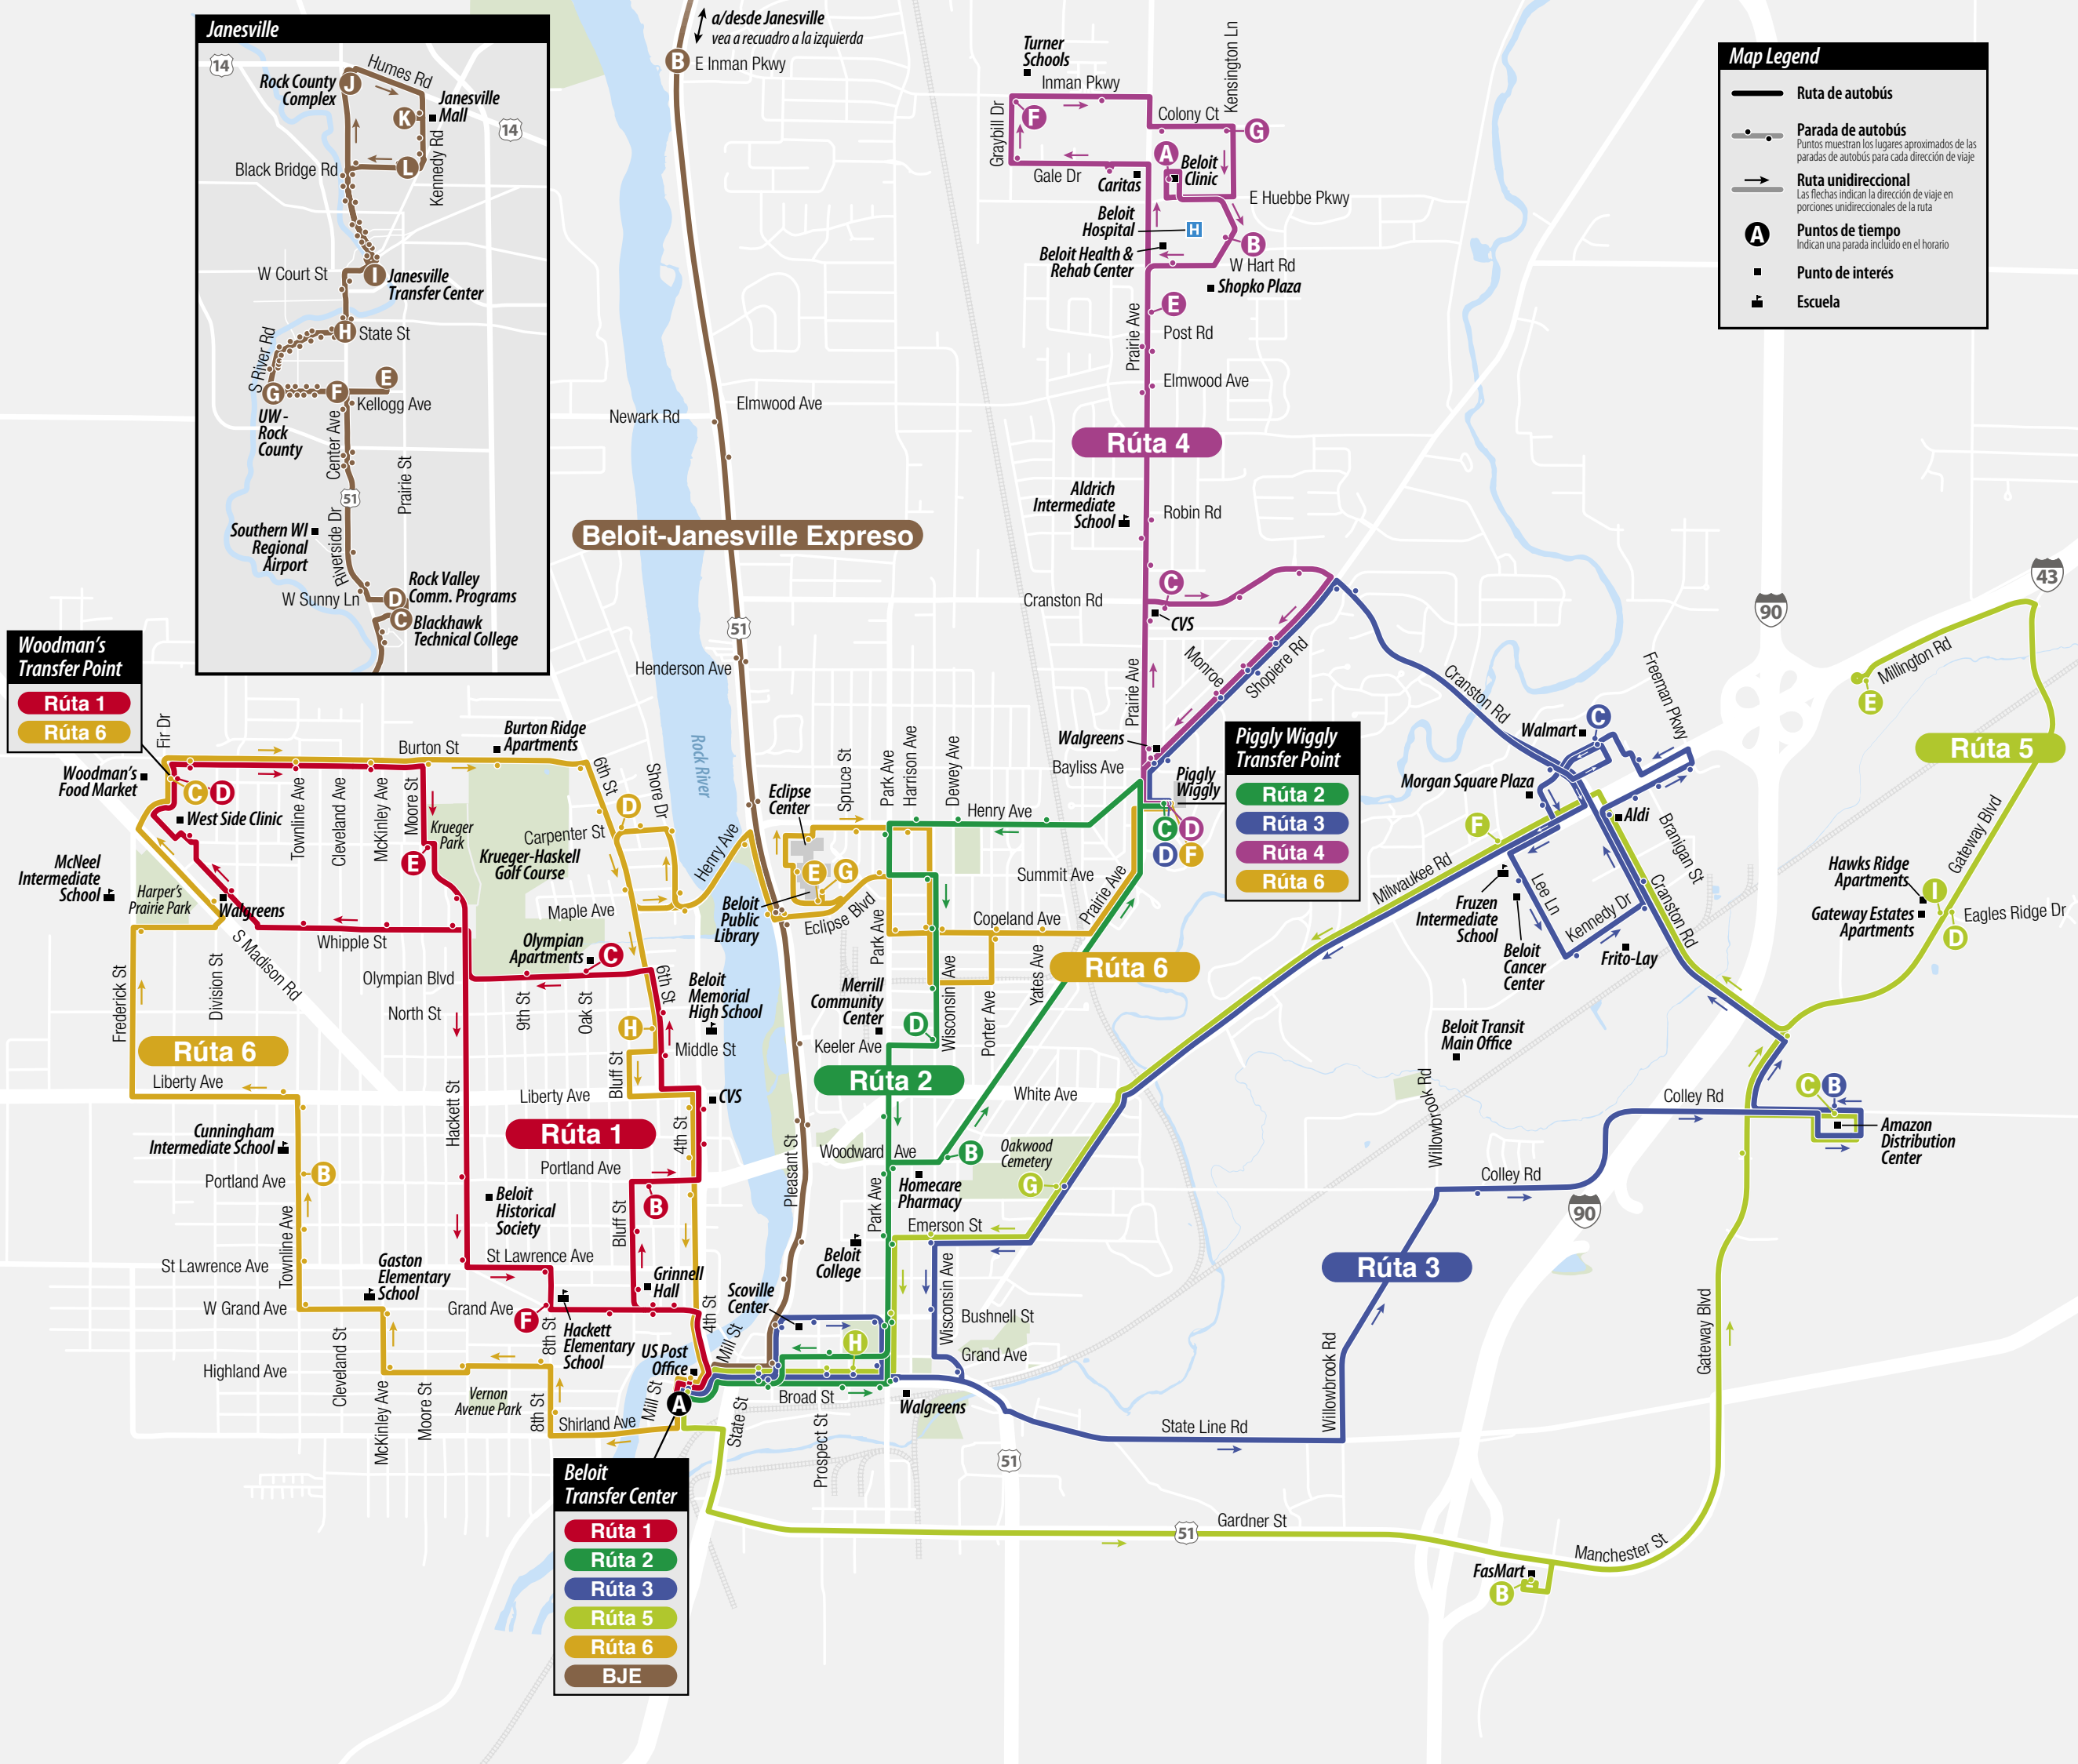

# Beloit Transit System

### Map Legend

- Ruta de autobús** - Bus route
- Parada de autobús** - Bus stop (Points show approximate locations of bus stops for each direction of travel. Arrows indicate the direction of travel in unidirectional routes.)
- Ruta unidireccional** - Unidirectional route (Arrows indicate the direction of travel in unidirectional routes.)
- Puntos de tiempo** - Time points (Indicate a stop included in the schedule.)
- Punto de interés** - Point of interest
- Escuela** - School

**Woodman's Transfer Point**

- Rúta 1
- Rúta 6

**Piggly Wiggly Transfer Point**

- Rúta 2
- Rúta 3
- Rúta 4
- Rúta 6

**Beloit Transfer Center**

- Rúta 1
- Rúta 2
- Rúta 3
- Rúta 5
- Rúta 6
- BJE