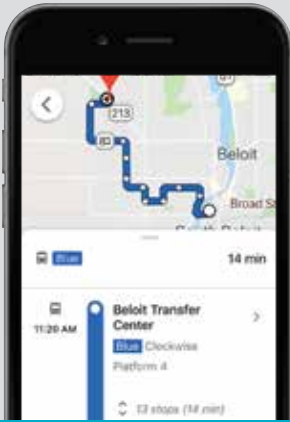

Accessibility and Paratransit

All Beloit Transit vehicles are fully ADA accessible. To request a reasonable modification to a Beloit Transit policy, call (608) 364-2870.

Beloit Transit operates complementary paratransit service and will deviate up to three-quarters of a mile from the fixed routes for registered paratransit riders. To verify that your disability qualifies you and fill out an application, call (608) 364-2870.

Online Trip Planning

Google Maps is a great way to plan your transit trip. Download the Google Maps app on your phone, or use the trip planner at beloittransit.com.

(608) 364-2870
www.beloittransit.com

Beloit Transit System Rider's Guide

Beloit Transit System

Cash Fares

	Local Routes	Beloit Janesville Express
General Public	\$1.50	\$3.50
Seniors age 65+	\$.75	\$1.75
Persons with Disabilities Show Medicare Card & Photo ID	\$.75	\$1.75
Children 4 and Under Limit two children per fare-paying adult	Free	Free

Tokens and Passes

Tokens and 10-Ride Punch Passes offer riders the option to pre-purchase bus rides and get up to a 25% discount. Tokens and Passes may be purchased at:

- Main Transit Office (1225 Willowbrook Rd)
- BTS Transfer Center (225 Shirland Ave)
- City Hall - Treasurer's Office (2nd floor)
- Grinnell Hall Senior Center (631 Bluff St)
- Walmart (Tokens only - vending machine near entrance)