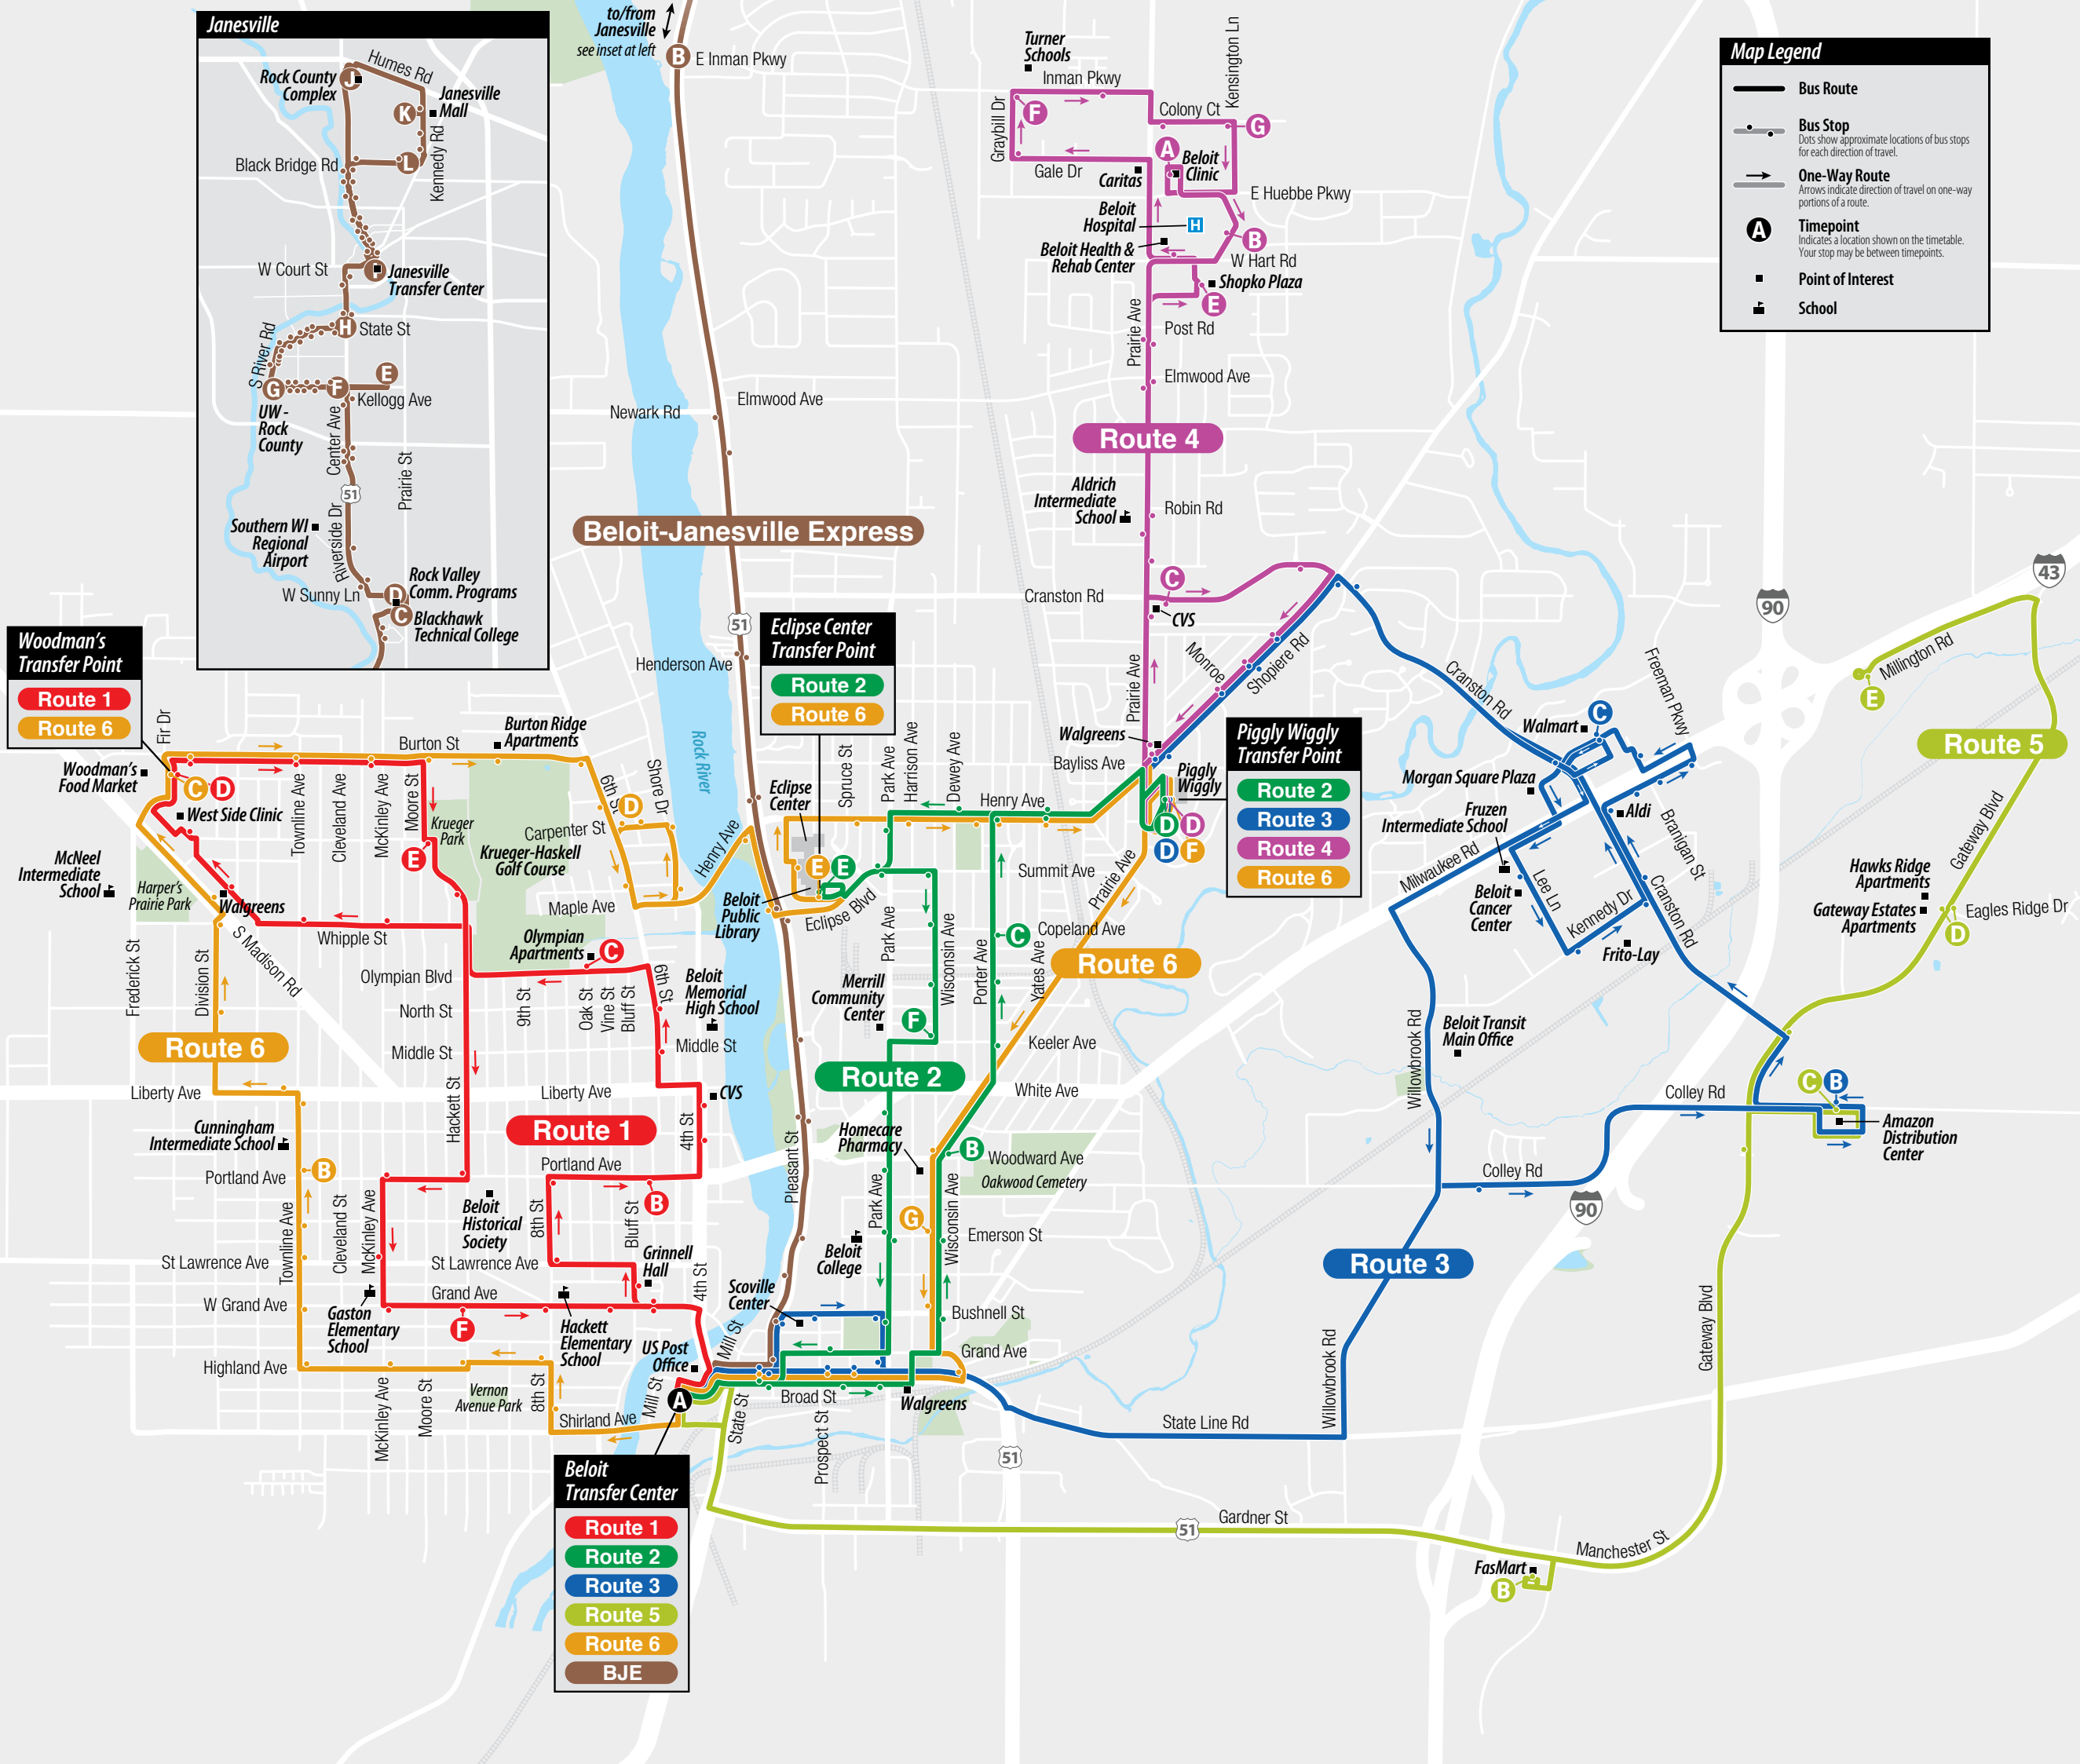

Beloit Transit System

Cash Fares

	Local Routes	Beloit Janesville Express
General Public	\$1.50	\$3.50
Seniors age 65+	\$.75	\$1.75
Persons with Disabilities Show Medicare Card & Photo ID	\$.75	\$1.75
Children 4 and Under Limit two children per fare-paying adult	Free	Free

10-Ride Punch Passes	Local Routes	Beloit Janesville Express
General Public	\$12.00	\$30.00
Senior/Disabled	\$6.00	\$17.50

Tokens		Vending Machine Packs	
Packs of Tokens			
10 Tokens	\$12.00	4 Tokens	\$5.00
20 Tokens	\$23.00	8 Tokens	\$10.00
50 Tokens	\$55.00	17 Tokens	\$20.00

Route 4

Monday - Friday

	A	B	C	D	E	F	G	A
AM	6:28	6:30	6:34	6:38	6:45	6:50	6:52	6:59
	6:58	7:00	7:04	7:08	7:15	7:20	7:22	7:29
	7:28	7:30	7:34	7:38	7:45	7:50	7:52	7:59
	7:58	8:00	8:04	8:08	8:15	8:20	8:22	8:29
	8:28	8:30	8:34	8:38	8:45	8:50	8:52	8:59
	8:58	9:00	9:04	9:08	9:15	9:20	9:22	9:29
	9:28	9:30	9:34	9:38	9:45	9:50	9:52	9:59
	9:58	10:00	10:04	10:08	10:15	10:20	10:22	10:29
	10:28	10:30	10:34	10:38	10:45	10:50	10:52	10:59
	10:58	11:00	11:04	11:08	11:15	11:20	11:22	11:29
	11:28	11:30	11:34	11:38	11:45	11:50	11:52	11:59
	11:58	12:00	12:04	12:08	12:15	12:20	12:22	12:29
PM	12:28	12:30	12:34	12:38	12:45	12:50	12:52	12:59
	12:58	1:00	1:04	1:08	1:15	1:20	1:22	1:29
	1:28	1:30	1:34	1:38	1:45	1:50	1:52	1:59
	1:58	2:00	2:04	2:08	2:15	2:20	2:22	2:29
	2:28	2:30	2:34	2:38	2:45	2:50	2:52	2:59
	2:58	3:00	3:04	3:08	3:15	3:20	3:22	3:29
	3:28	3:30	3:34	3:38	3:45	3:50	3:52	3:59
	3:58	4:00	4:04	4:08	4:15	4:20	4:22	4:29
	4:28	4:30	4:34	4:38	4:45	4:50	4:52	4:59
	4:58	5:00	5:04	5:08	5:15	5:20	5:22	5:29
	5:28	5:30	5:34	5:38				

Route 5

Monday - Friday

	A	B	C	D	E	D	C	A
AM	6:00	6:10	6:17	6:22	6:30	6:35	6:39	6:55
	7:00	7:10	7:17	7:22	7:30	7:35	7:39	7:55
PM	5:00	5:10	5:17	5:22	5:30	5:35	5:39	5:55
	6:00	6:10	6:17	6:22	6:30	6:35		

Route 6